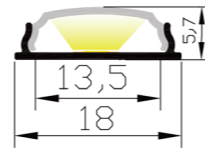

LR1806

Can be bent
DIY shape

Silver
 Black
 White

Material: AL6063-T5
Surface: Anodized/ Painting
PC cover: Diffuser /Transparent /Opal
Lighting source width: 13mm
Available lengths: 0.5-3m
Application: Commercial lighting / Indoor lighting
 Artistic design/ Creative design

COVER END CAP CLIP CONNECTOR

Trans: 18062 Hole: 18068 18060 1806017
 Opal: 18063 W/O hole: 18069

INSTALLATION

For LR1806