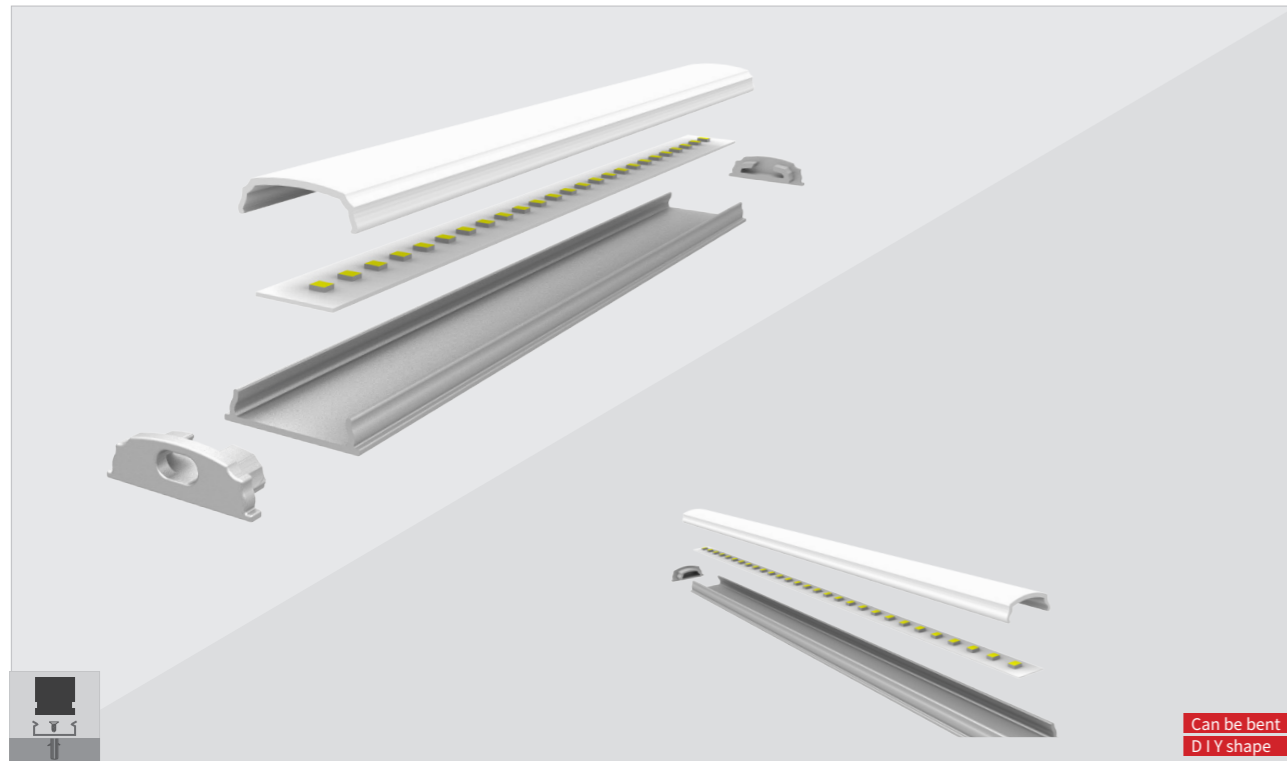

LR1806

Can be bent
DIY shape

Silver
 Black
 White

Material: AL6063-T5
Surface: Anodized/ Painting
PC cover: Diffuser /Transparent /Opal
Lighting source width: 13mm
Available lengths: 0.5-3m
Application: Commercial lighting / Indoor lighting
 Artistic design/ Creative design

COVER END CAP CLIP CONNECTOR

Trans: 18062 Hole: 18068 18060 1806017
 Opal: 18063 W/O hole: 18069

INSTALLATION

For LR1806