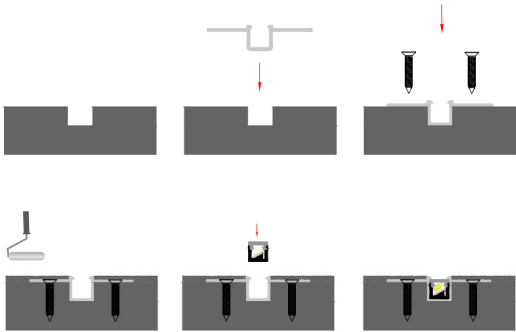

Model: LP0808D-1

Silver
 Black
 White (ral9016)

- 28° beam angle
- Lampshades completely cover aluminum profiles without any aluminum edge.
- Aluminum indise a PC housing (fire-proof material) , more economical, more widespread application with convenient maintenance.

INSTALLATION

Material:	AL6063-T5	
Surface:	Anodized/ Painting	
PC cover:	Diffuser /Transparent /Opal/Black	
Power:	4.8 W/m	
Input voltage:	12VDC/24VDC	
Led Qty:	320LEDs/m (COB)	120LEDs/m (SMD2835)
Lighting source width:	5MM	5MM
Available lengths:	0.5-3m	
Application:	indoor lighting/ furniture lighting	

APPLICATION

COVER	Trans/Opal/Diffuser	0808D2/0808D3/0808D4	
COVER	Black	0808DB	
END CAP	Hole W/O hole	0808D8/0808D9	

LIGHTING SOURCE: COB

LIGHTING SOURCE: SMD