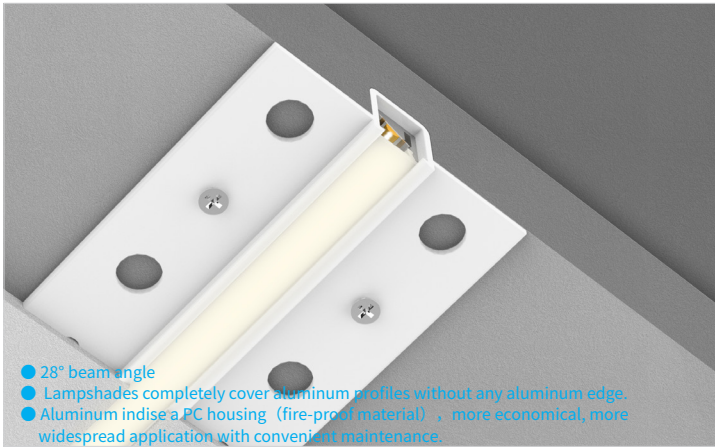

Model: LP0808D-1

Silver
 Black
 White (ral9016)

- 28° beam angle
- Lampshades completely cover aluminum profiles without any aluminum edge.
- Aluminum indise a PC housing (fire-proof material) , more economical, more widespread application with convenient maintenance.

INSTALLATION

Material:	AL6063-T5	
Surface:	Anodized/ Painting	
PC cover:	Diffuser /Transparent /Opal/Black	
Power:	4.8 W/m	
Input voltage:	12VDC/24VDC	
Led Qty:	320LEDs/m (COB)	120LEDs/m (SMD2835)
Lighting source width:	5MM	5MM
Available lengths:	0.5-3m	
Application:	indoor lighting/ furniture lighting	

APPLICATION

COVER	Trans/Opal/Diffuser	0808D2/0808D3/0808D4	
COVER	Black	0808DB	
END CAP	Hole W/O hole	0808D8/0808D9	

LIGHTING SOURCE: COB

LIGHTING SOURCE: SMD