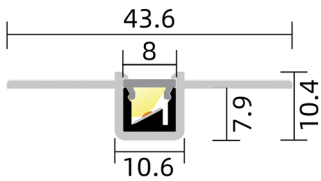

Model: LP0808D-1

Silver
 Black
 White (ral9016)

- 28° beam angle
- Lampshades completely cover aluminum profiles without any aluminum edge.
- Aluminum indise a PC housing (fire-proof material) , more economical, more widespread application with convenient maintenance.

INSTALLATION

Material:	AL6063-T5	
Surface:	Anodized/ Painting	
PC cover:	Diffuser /Transparent /Opal/Black	
Power:	4.8 W/m	
Input voltage:	12VDC/24VDC	
Led Qty:	320LEDs/m (COB)	120LEDs/m (SMD2835)
Lighting source width:	5MM	5MM
Available lengths:	0.5-3m	
Application:	indoor lighting/ furniture lighting	