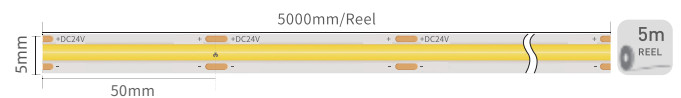

Model: LP0808D-1

Silver
 Black
 White (ral9016)

- 28° beam angle
- Lampshades completely cover aluminum profiles without any aluminum edge.
- Aluminum indise a PC housing (fire-proof material) , more economical, more widespread application with convenient maintenance.

INSTALLATION

Material:	AL6063-T5	
Surface:	Anodized/ Painting	
PC cover:	Diffuser /Transparent /Opal/Black	
Power:	4.8 W/m	
Input voltage:	12VDC/24VDC	
Led Qty:	320LEDs/m (COB)	120LEDs/m (SMD2835)
Lighting source width:	5MM	5MM
Available lengths:	0.5-3m	
Application:	indoor lighting/ furniture lighting	

APPLICATION

COVER	Trans/Opal/Diffuser	0808D2/0808D3/0808D4	
COVER	Black	0808DB	
END CAP	Hole W/O hole	0808D8/0808D9	

LIGHTING SOURCE: COB

LIGHTING SOURCE: SMD