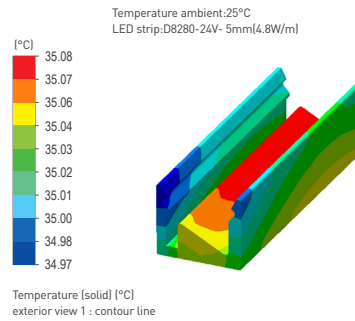

Model: LP0808D-1

Silver
 Black
 White (ral9016)

- 28° beam angle
- Lampshades completely cover aluminum profiles without any aluminum edge.
- Aluminum indise a PC housing (fire-proof material) , more economical, more widespread application with convenient maintenance.

INSTALLATION

Material:	AL6063-T5	
Surface:	Anodized/ Painting	
PC cover:	Diffuser /Transparent /Opal/Black	
Power:	4.8 W/m	
Input voltage:	12VDC/24VDC	
Led Qty:	320LEDs/m (COB)	120LEDs/m (SMD2835)
Lighting source width:	5MM	5MM
Available lengths:	0.5-3m	
Application:	indoor lighting/ furniture lighting	