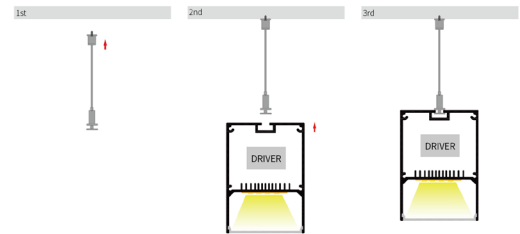

LP5070

Silver
 Black
 White

Material: AL6063-T5
Surface: Anodized/ Painting
PC cover: Diffuser
Power: 0-40W/m
Lumens: 3000lm/m
Lighting source width: 8 mm x4pcs
Available lengths: 0.5-3m
Application: Commercial lighting / Indoor lighting

COVER

Smooth :50354

END CAP

Hole:50708
W/O hole: 50709

PENDANT

6070H

CONNECTOR

6070016