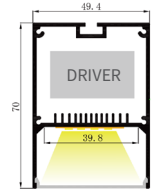

LP5070

Silver
 Black
 White

Material: AL6063-T5
Surface: Anodized/ Painting
PC cover: Diffuser
Power: 0-40W/m
Lumens: 3000lm/m
Lighting source width: 8 mm x4pcs
Available lengths: 0.5-3m
Application: Commercial lighting / Indoor lighting

COVER

Smooth :50354

END CAP

Hole:50708
W/O hole: 50709

PENDANT

6070H

CONNECTOR

6070016