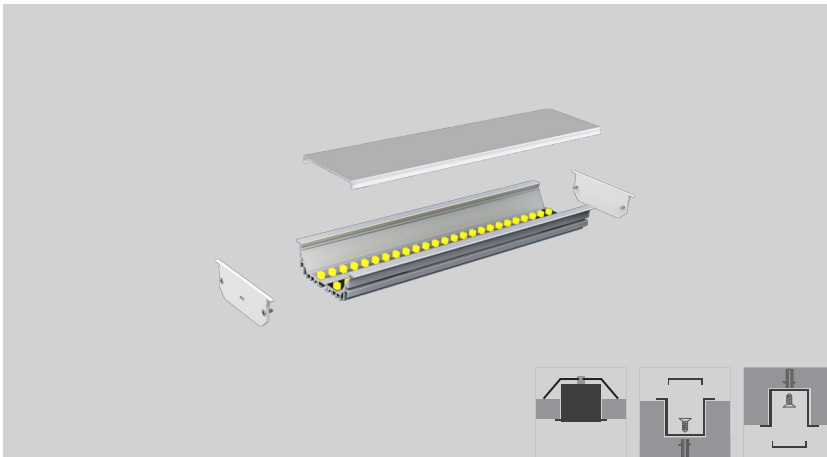

LP5820

■ Silver ■ Black □ White

Material: AL6063-T5
Surface: Anodized/ Painting
PC cover: Diffuser/Transparent
Lighting source width: 32 mm
Available lengths: 0.5-3m
Application: Commercial lighting / Indoor lighting
Decorative design

COVER

Trans :50352
Diffuser :50354

END CAP

Hole:58208
W/O hole:58209

CLIP

58205