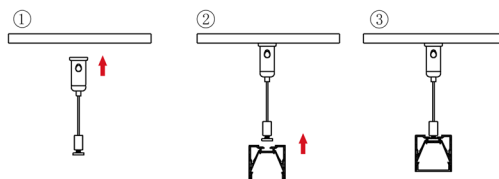

LP3030D

Silver
 Black
 White

Material: AL6063-T5
Surface: Anodized/ Painting
PC/ PMMA cover: Diffuser /Transparent /Opal
Lighting source width: 10mm
Available lengths: 0.5-3m
Application: Commercial lighting / Indoor lighting

COVER

Trans:30852
 Opal: 30853
 Diffuser:30854

END CAP

Hole:3030D8
 W/O hole: 3030D9

OTHERS

6070H

3030DFGZ