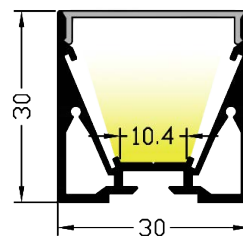

LP3030D

Silver
 Black
 White

Material: AL6063-T5
Surface: Anodized/ Painting
PC/ PMMA cover: Diffuser /Transparent /Opal
Lighting source width: 10mm
Available lengths: 0.5-3m
Application: Commercial lighting / Indoor lighting