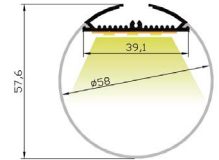

L06060

Material: AL6063-T5
Surface: Anodized/ Painting
PC/ PMMA cover: Diffuser
Lighting source width: 39 mm
Available lengths: 0.5-3m
Application: Commercial lighting / Indoor lighting

COVER

Diffuser:60604