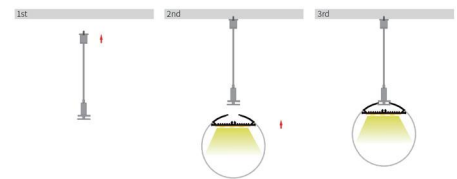

L06060

Material: AL6063-T5
Surface: Anodized/ Painting
PC/ PMMA cover: Diffuser
Lighting source width: 39 mm
Available lengths: 0.5-3m
Application: Commercial lighting / Indoor lighting

COVER

Diffuser:60604

END CAP

Hole:60608
W/O hole: 60609

PENDANT

6060H